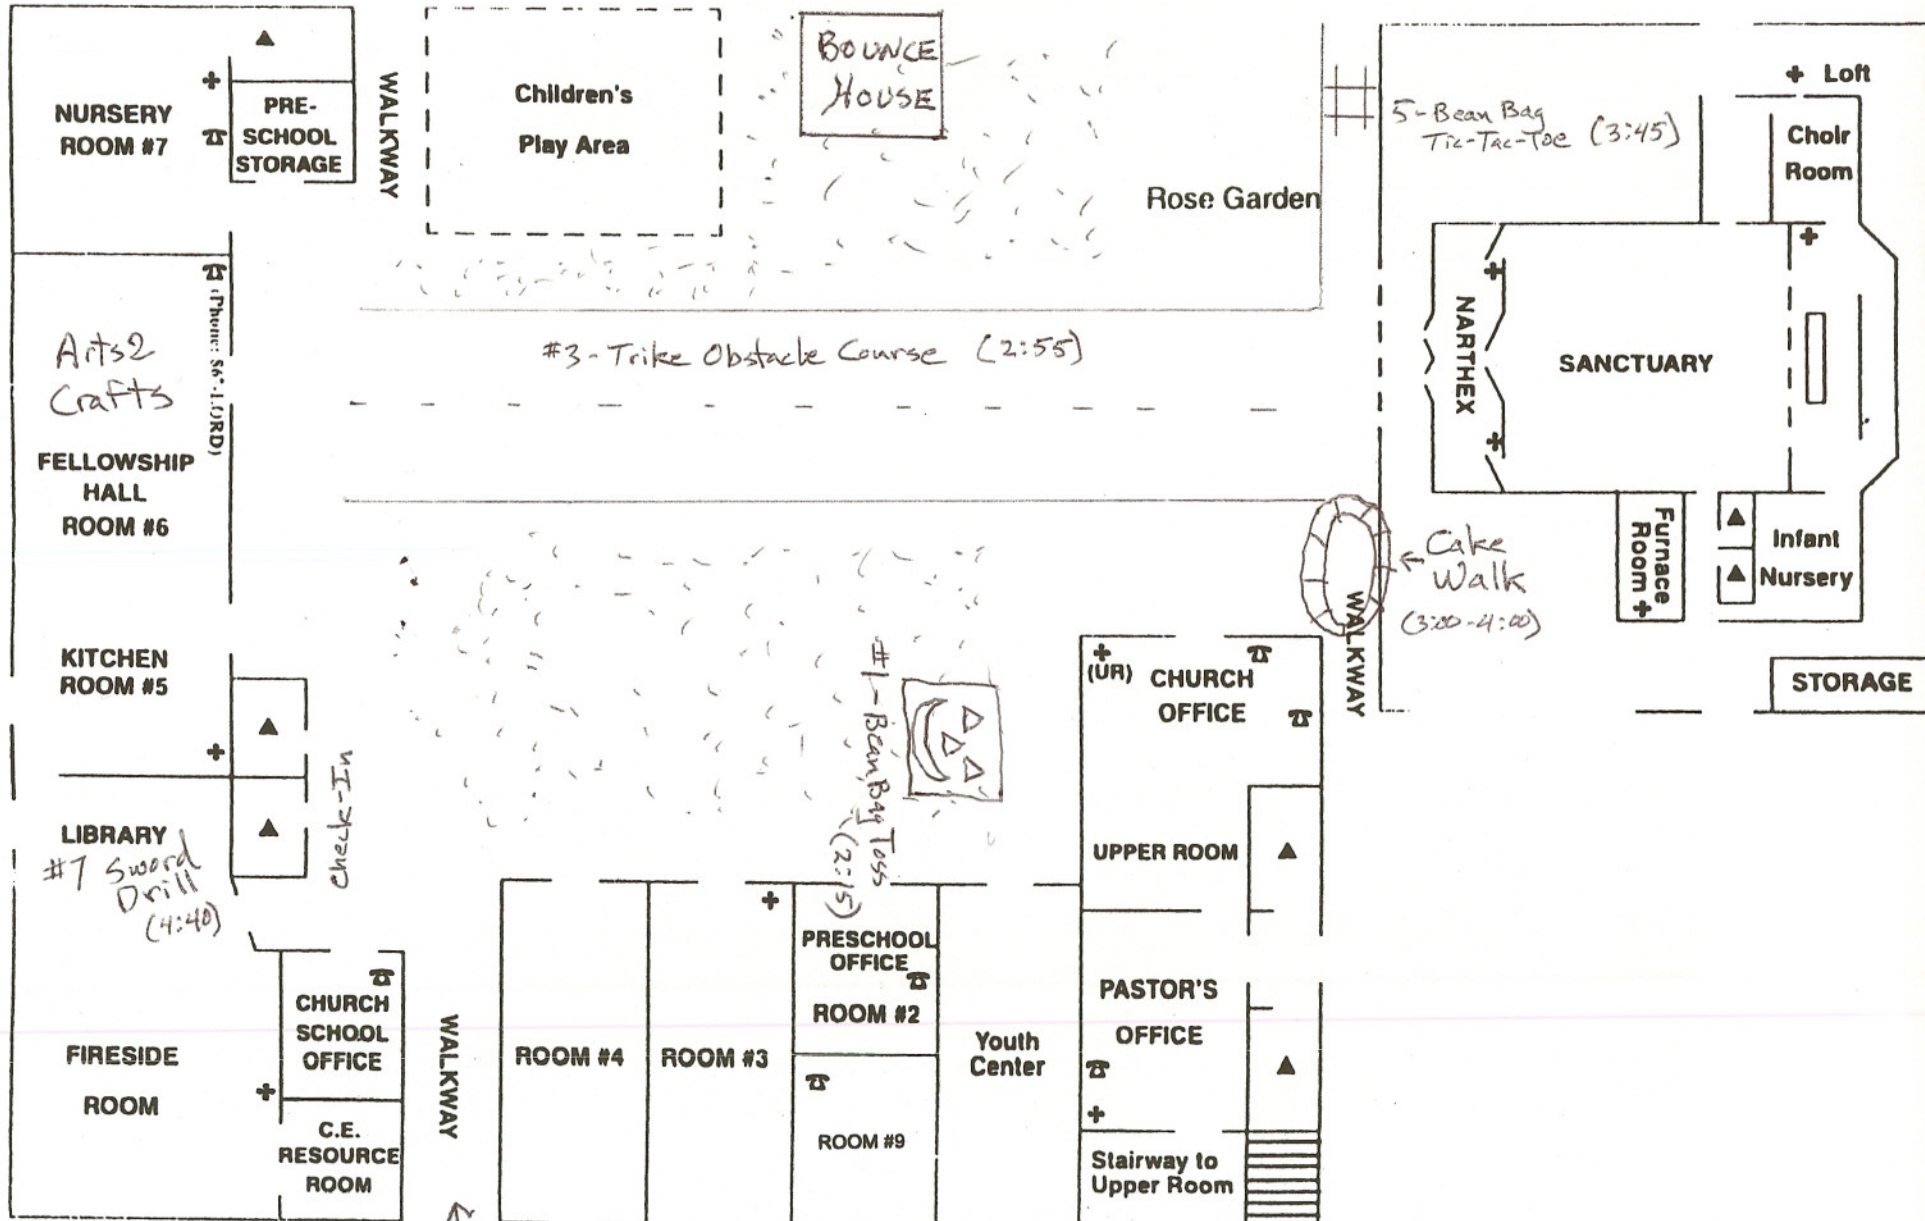

Saratoga Presbyterian Church

20455 Herriman Avenue

Saratoga, CA 95070

Herriman Avenue

- #2 - Sack Race (2:35)
- 4 - Egg Toss (3:25)
- 6 - 3 Legged race (4:15)

DRIVEWAY TO PARKING LOT

Entrance

Legend ▲ Restrooms
+ Fire Extinguishers